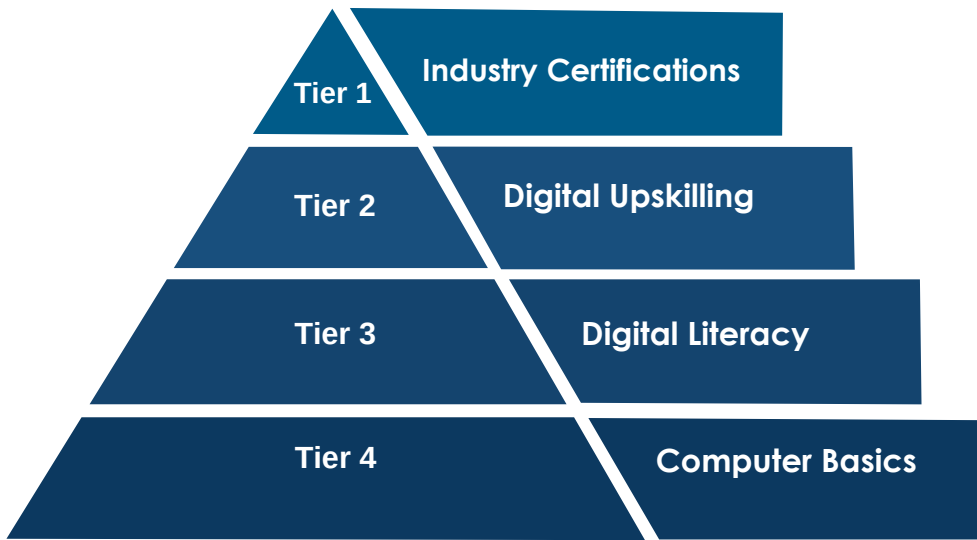

Digital Skills Self Study Lab

in-person independent study

Elevate your Digital Skills

Typing Practice Online Courses IT Certifications
Interactive Tutorials Practice Tests EBooks

**Digital Skills Self Study lab hours are designed for self-paced computer practice & independent study. Staff is available for limited assistance.*