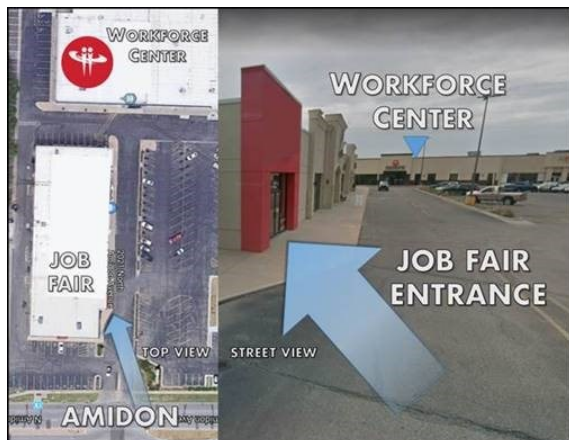

Multi-Employer

JOB FAIR

Tuesday
March 17, 2020

9:00 am - 12:00 Noon

2021 N. Amidon, Suite 100
Wichita, KS 67203

PARTICIPATING EMPLOYERS:

**1Vision Aviation * Dillon Stores * Heartspring * KETCH * Labor Max Staffing
Mental Health Association of SC KS * PeopleReady * Randstad USA * T-Mobile
Top Notch Personnel * DES Employment Group * Sonic Drive-In * More to Come!**

Please note, the location of this job fair is in the former Mattress Firm space which shares the same parking lot as the Wichita Workforce Center.

The address is 2021 N Amidon, Suite 100 and is on the Southeast corner of the New Leaf shopping center.