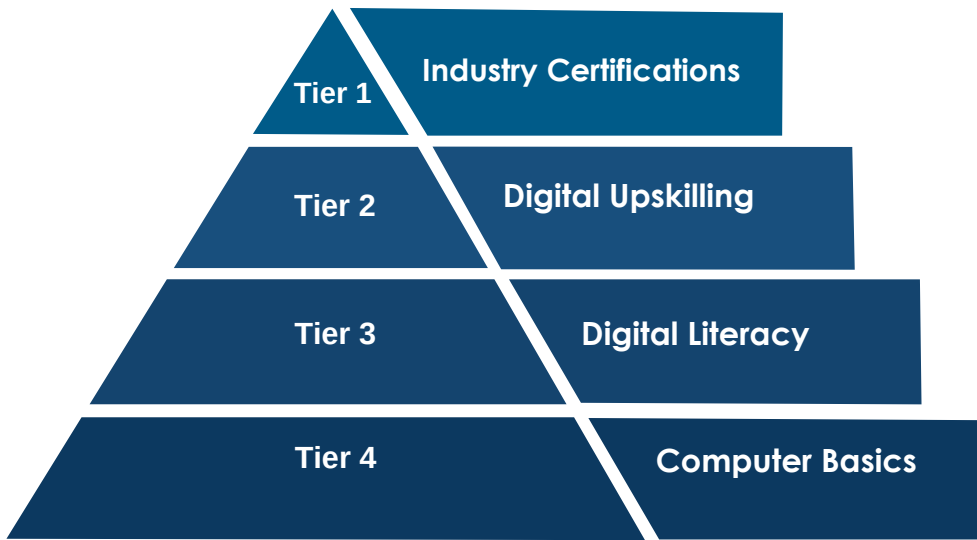

*eLearning lab hours are designed for self-paced computer practice & independent study. Staff is available for limited assistance.

Open Lab

Wednesdays
1:00 - 4:00pm

Workforce Center
2021 N. Amidon
Suite 1100
Wichita, KS 67203

A limited number of headphones will be available. Participants are encouraged to bring their own.